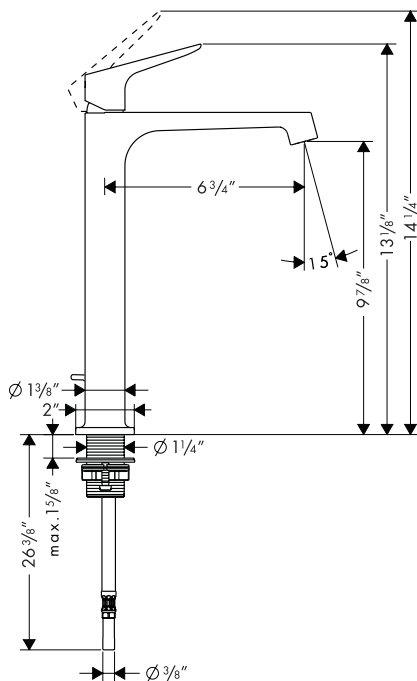

# Axor Citterio M Single-Control Lavatory Faucet, Tall

34120XX1

## Product Features

- Single hole installation
- Ceramic cartridge
- 2.2 gpm
- Includes pop-up drain

## Available Finishes

Chrome

34120001

Brushed Nickel

34120821

The measurements shown are for reference only.

Products and specifications shown are subject to change without notice.

Specification sheet revised 6/2008